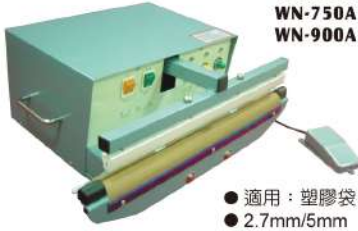

**AUTO/FOOT SWITCH CONTROL
IMPULSE SEALER**

自動/足踏瞬熱式封口機

- Automatic impulse sealing with electronic control.
- It is suitable for large packaging controlled by three timers.
- 5mm of sealing width can be ordered.
- It can be installed the imprinter.

WN-300A
WN-450A
WN-600A
WN-750A
WN-900A

- 適用：塑膠袋
- 2.7mm/5mm 可共用

FOOT TYPE IMPULSE SEALER

足踏瞬熱式封口機

- Impulse sealing with electronic control.
- It can be installed the imprinter.
- Sealing width: 2mm to 5mm